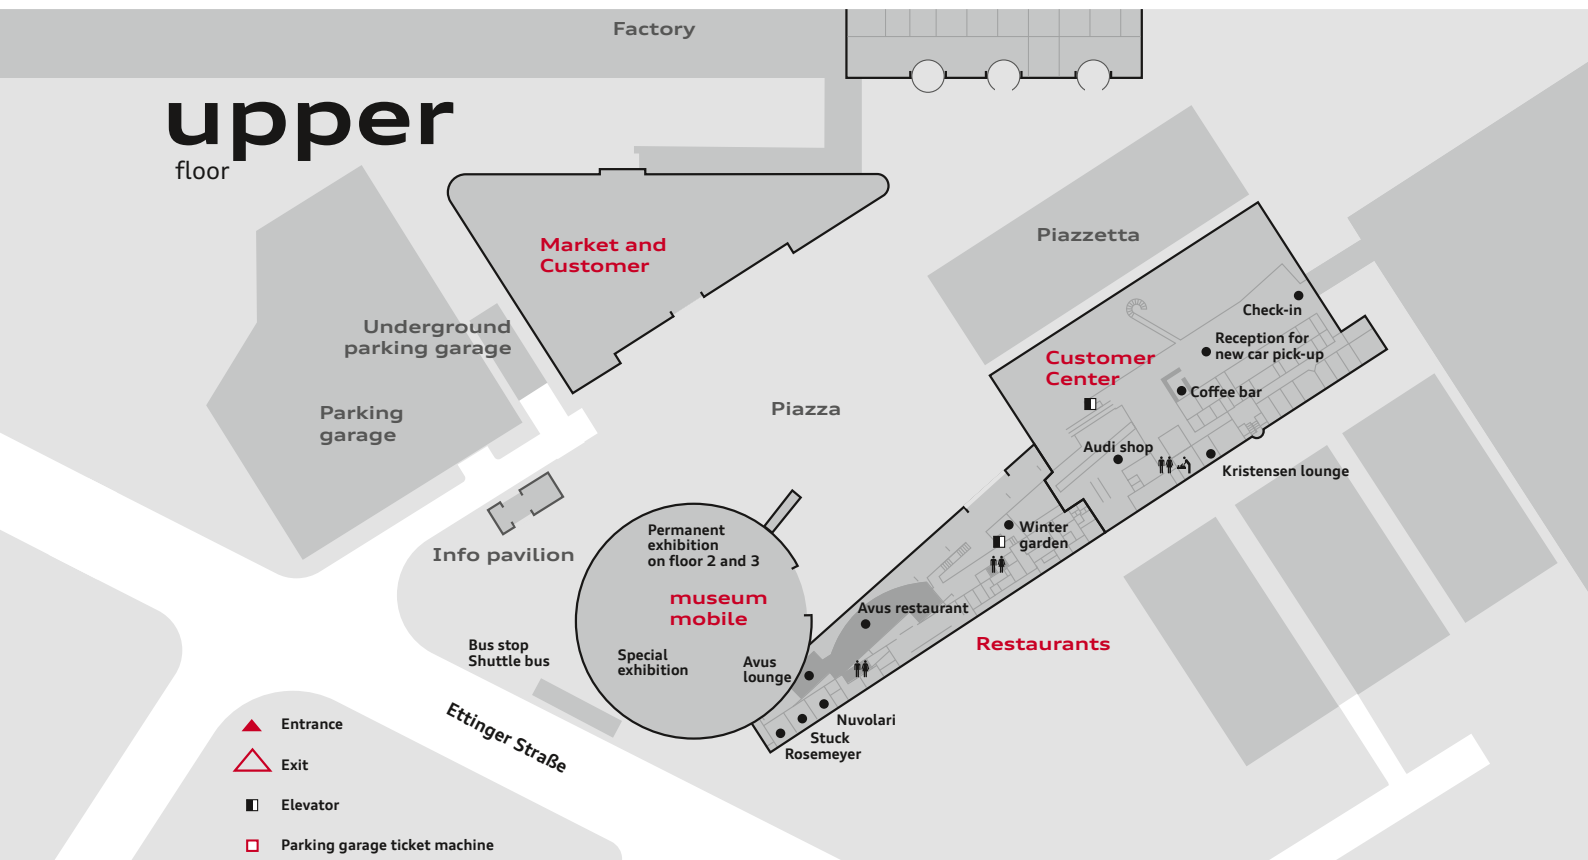

# Orientation plan

**Audi** Forum Ingolstadt

Opening times and directions:  
[www.audi.com/forums](http://www.audi.com/forums)

Audi Forum Ingolstadt  
Ettinger Straße  
85057 Ingolstadt  
[www.audi.com/forums](http://www.audi.com/forums)