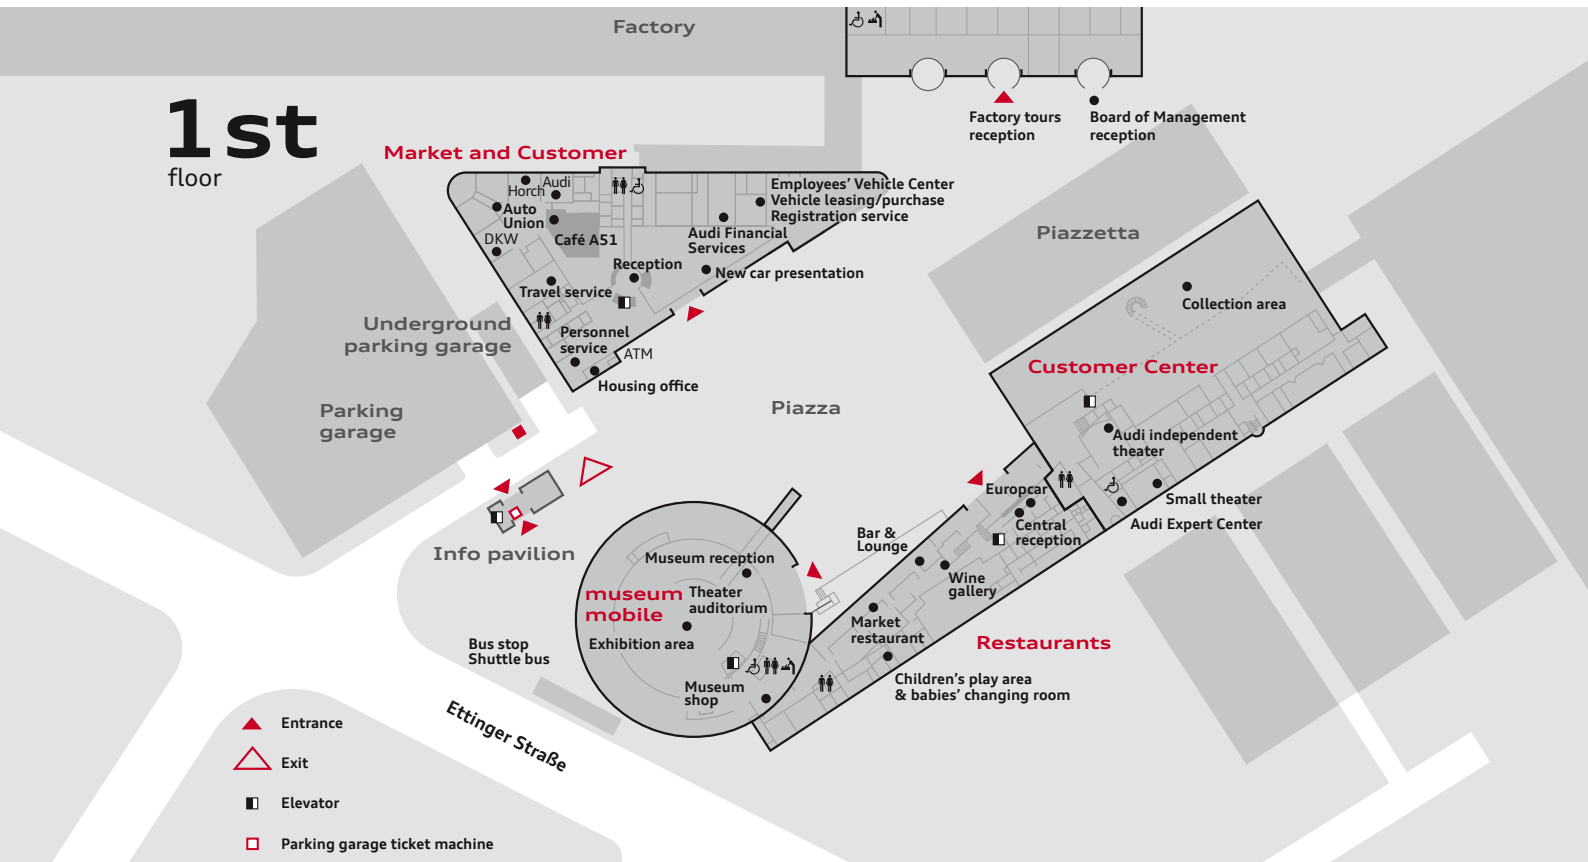

# Orientation plan

**Audi** Forum Ingolstadt

Opening times and directions:  
[www.audi.com/forums](http://www.audi.com/forums)

Audi Forum Ingolstadt  
Ettinger Straße  
85057 Ingolstadt  
[www.audi.com/forums](http://www.audi.com/forums)