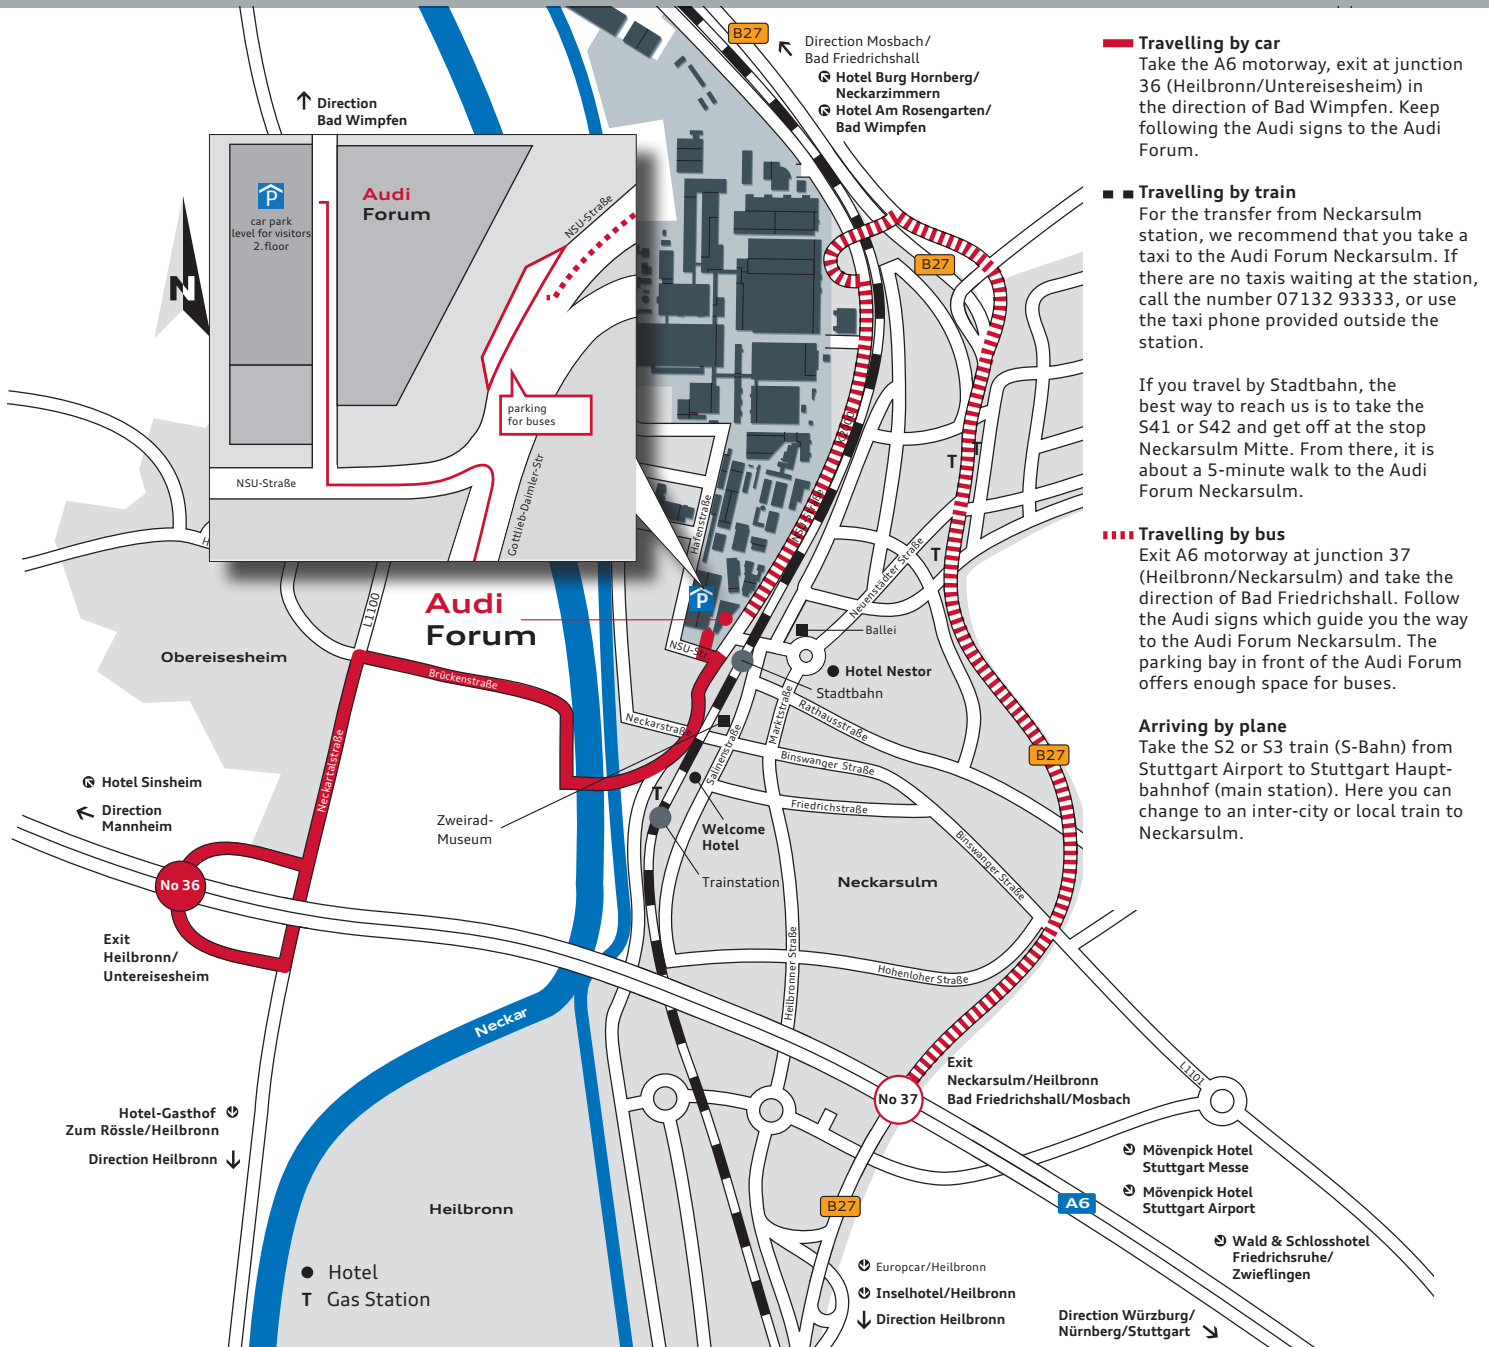

We look forward to seeing you!

Travelling by car

Take the A6 motorway, exit at junction 36 (Heilbronn/Untereisesheim) in the direction of Bad Wimpfen. Keep following the Audi signs to the Audi Forum.

Travelling by train

If you travel by Stadtbahn, the best way to reach us is to take the S41 or S42 and get off at the stop Neckarsulm Mitte. From there, it is about a 5-minute walk to the Audi Forum Neckarsulm.

Travelling by bus

Exit A6 motorway at junction 37 (Heilbronn/Neckarsulm) and take the direction of Bad Friedrichshall. Follow the Audi signs which guide you the way to the Audi Forum Neckarsulm. The parking bay in front of the Audi Forum offers enough space for buses.