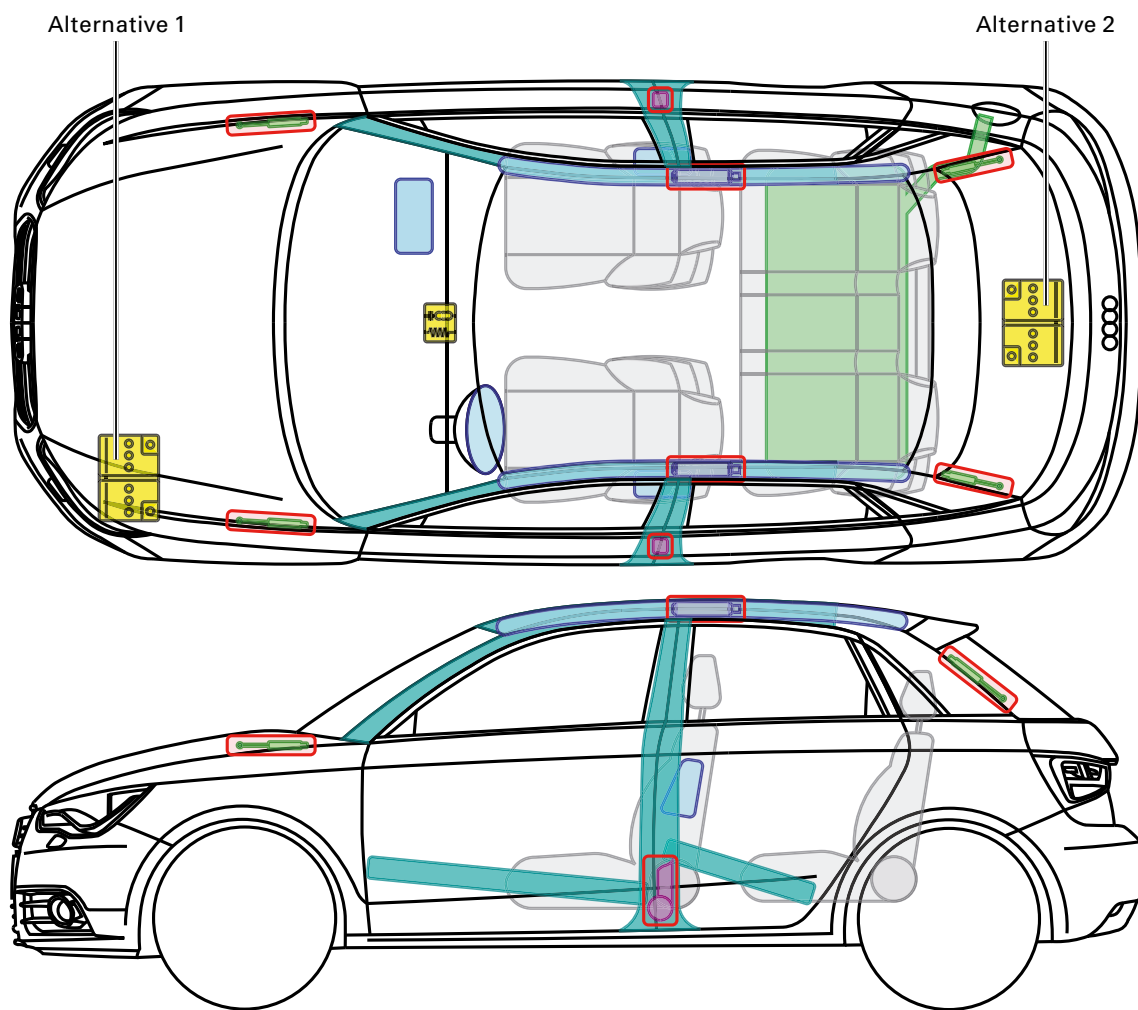

▶ Audi A1 / S1 Sportback

2012 –2018

Legend

	Airbag		Reinforcement		Control module
	Gas generator		Rollover protection		Battery
	Pretensioner		Gas-pressure damper		Fuel tank

A1 + S1 Sportback