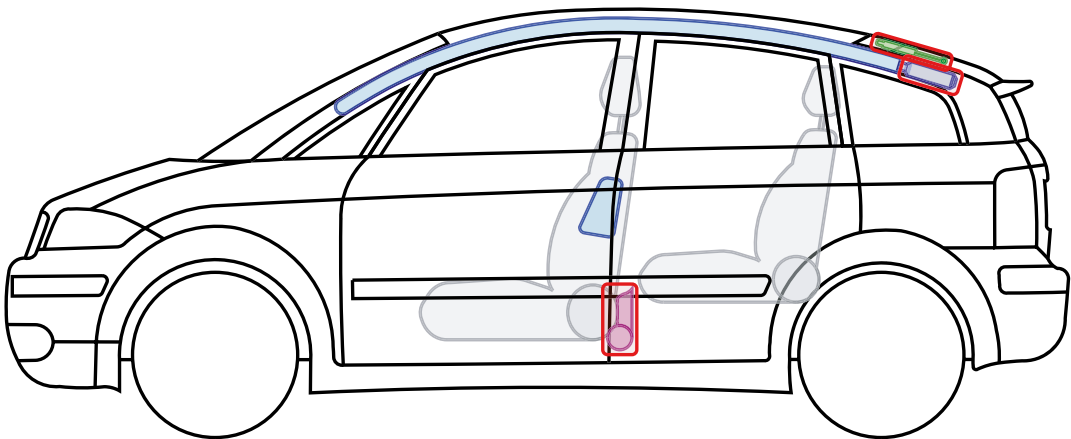

▶ Audi A2

2000 – 2005

Legend

	Airbag		Reinforcement		Control module
	Gas generator		Rollover protection		Battery
	Pre-tensioner		Gas-pressure damper		Fuel tank

A2 Limousine