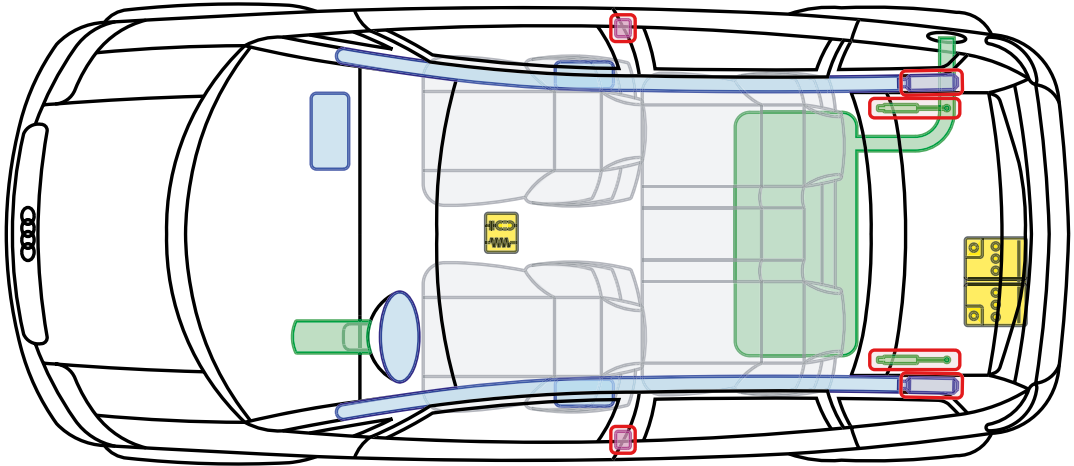

▶ Audi A2

2000 – 2005

Legend

	Airbag		Reinforcement		Control module
	Gas generator		Rollover protection		Battery
	Pre-tensioner		Gas-pressure damper		Fuel tank

A2 Limousine