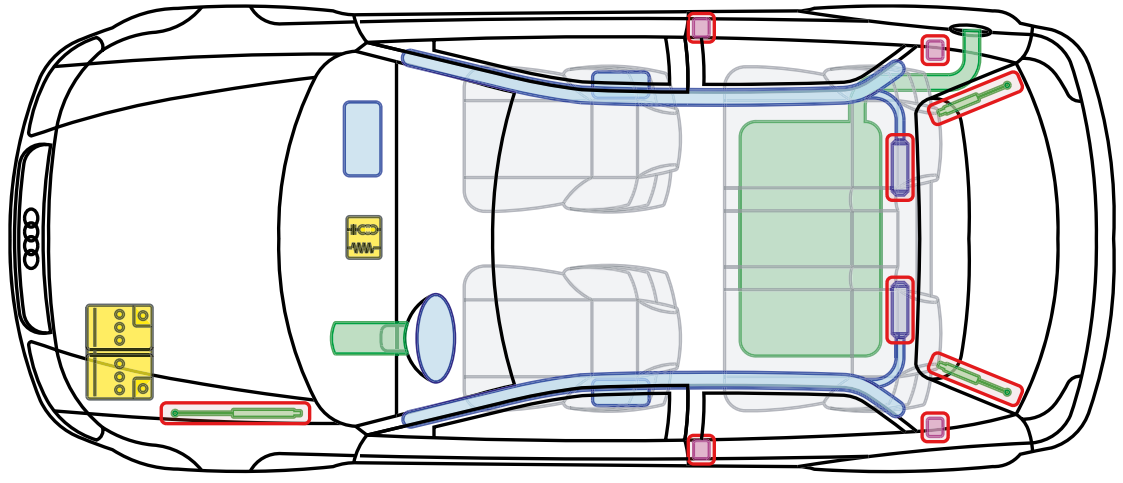

▶ Audi A3 / S3 (3-door)

1996 – 2003

Legend

	Airbag		Reinforcement		Control module
	Gas generator		Rollover protection		Battery
	Pre-tensioner		Gas-pressure damper		Fuel tank