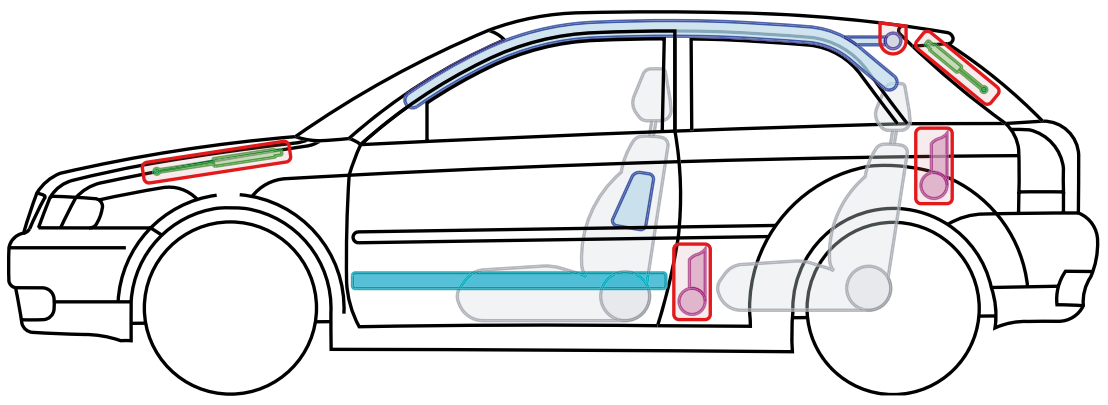

▶ Audi A3 / S3 (3-door)

1996 – 2003

Legend

	Airbag		Reinforcement		Control module
	Gas generator		Rollover protection		Battery
	Pre-tensioner		Gas-pressure damper		Fuel tank