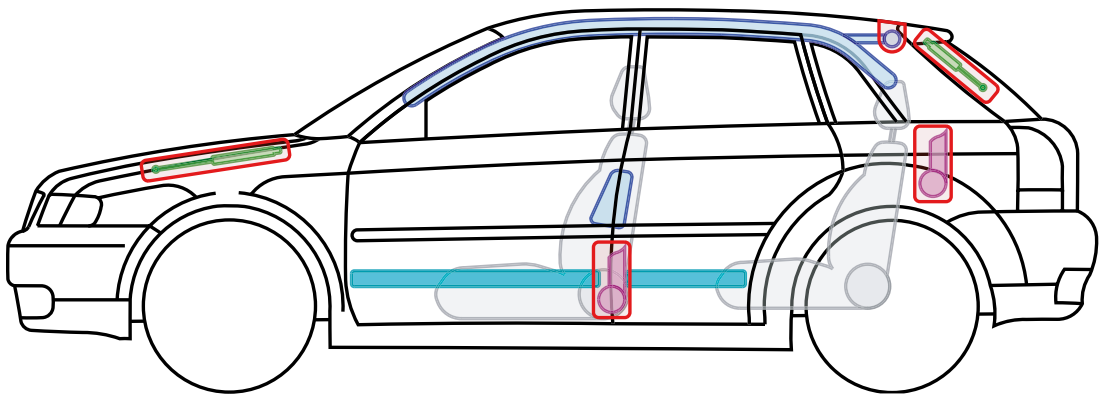

▶ Audi A3 (5-door)

1999 – 2003

Legend

	Airbag		Reinforcement		Control module
	Gas generator		Rollover protection		Battery
	Pretensioner		Gas-pressure damper		Fuel tank