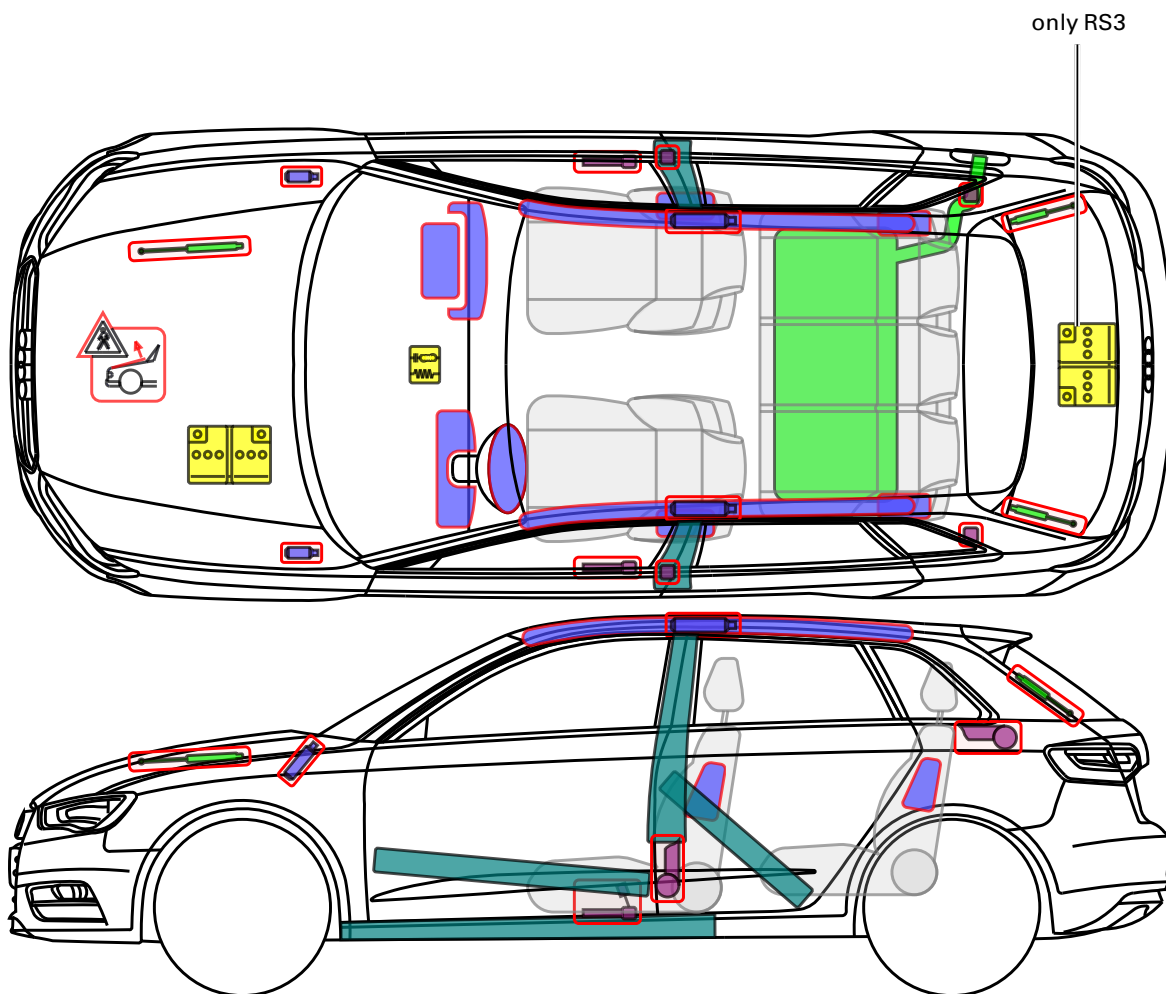

▶ Audi A3 / S3 / RS3 Sportback

2012 - 2020

Legend

	Airbag		Reinforcement		SRS control unit		Pedestrian protection system
	Stored gas inflator		Automatic roll bar		12 V Battery		
	Seatbelt pretensioner		Cylinder		Fuel tank		