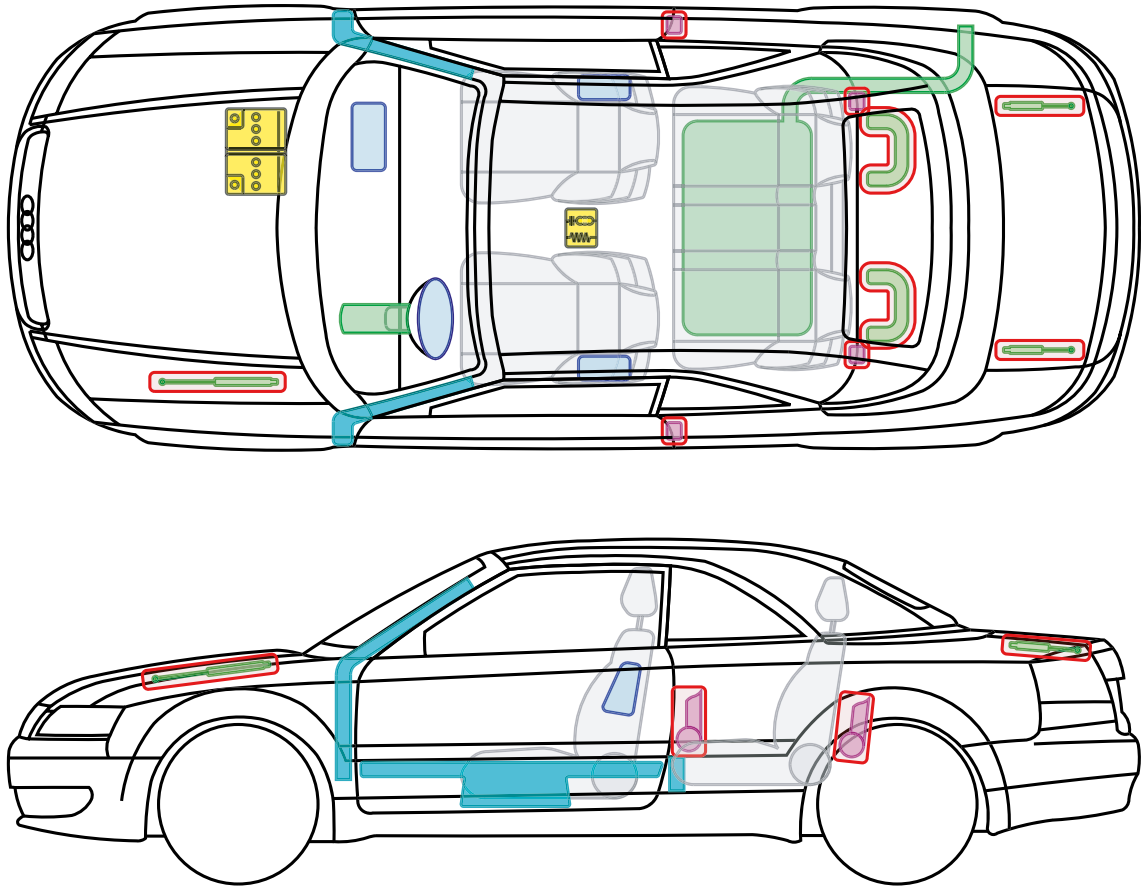

▶ Audi A4 / S4 Cabriolet

2002 – 2005

Legend

	Airbag		Reinforcement		Control module
	Gas generator		Rollover protection		Battery
	Pre-tensioner		Gas-pressure damper		Fuel tank

A4 + S4 Cabriolet