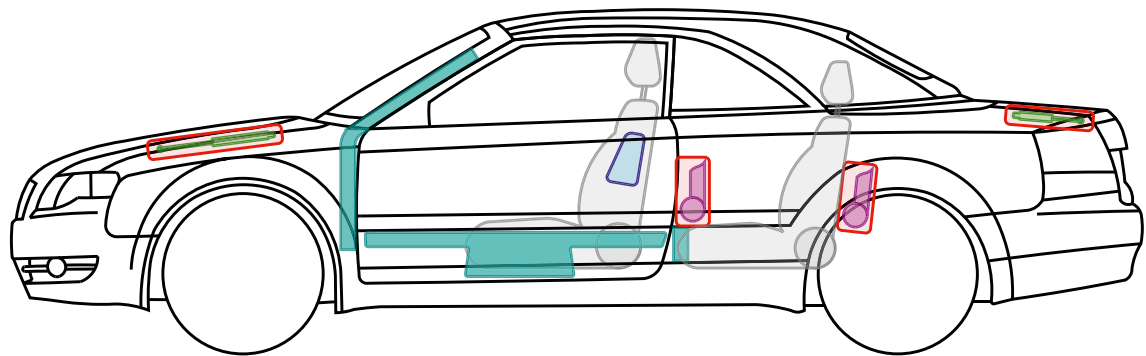

▶ Audi A4 / S4 / RS4 Cabriolet

2005 – 2009

Legend

	Airbag		Reinforcement		Control module
	Gas generator		Rollover protection		Battery
	Pre-tensioner		Gas-pressure damper		Fuel tank