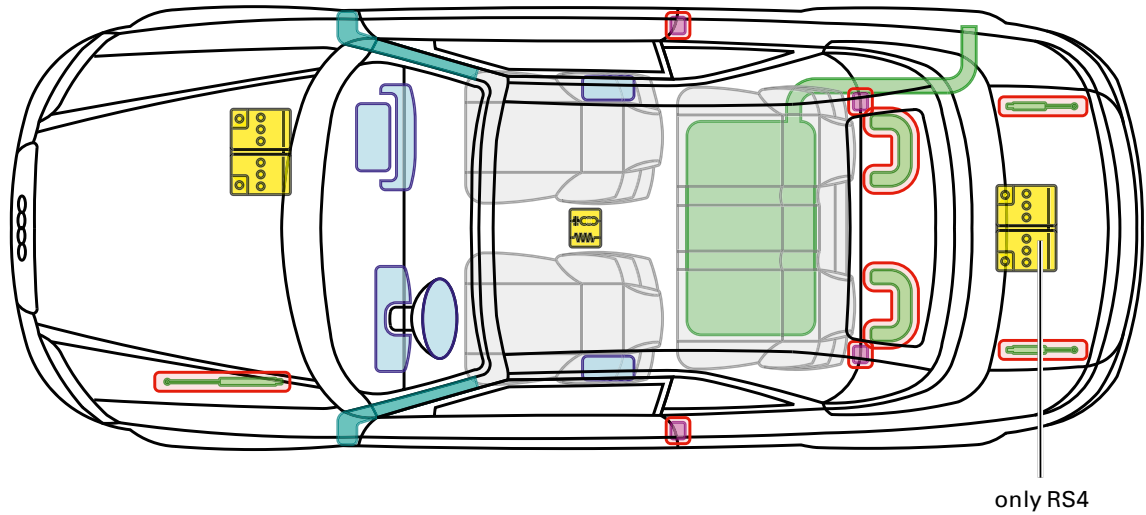

▶ Audi A4 / S4 / RS4 Cabriolet

2005 – 2009

Legend

	Airbag		Reinforcement		Control module
	Gas generator		Rollover protection		Battery
	Pre-tensioner		Gas-pressure damper		Fuel tank