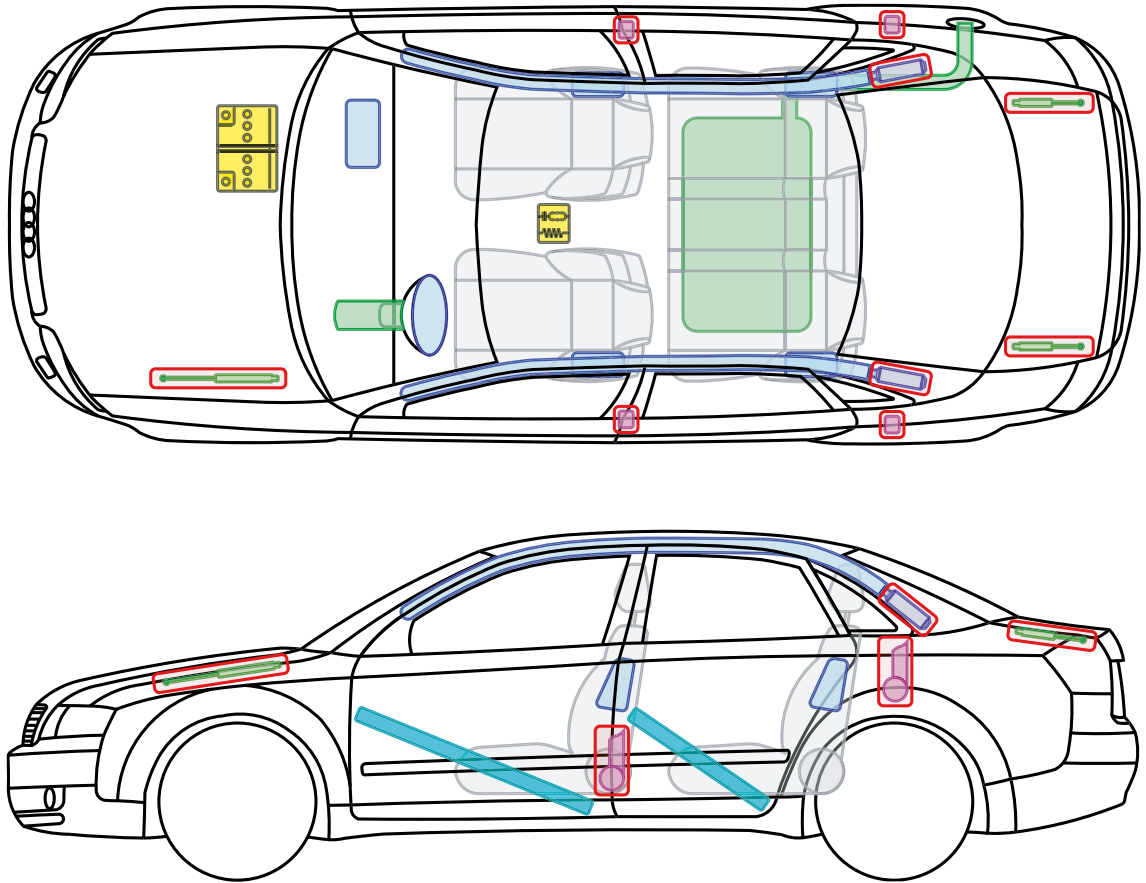

▶ Audi A4 / S4

2001 – 2005

Legend

| | | | | | |
|---|---------------|---|---------------------|--|----------------|
|  | Airbag |  | Reinforcement |  | Control module |
|  | Gas generator |  | Rollover protection |  | Battery |
|  | Pre-tensioner |  | Gas-pressure damper |  | Fuel tank |