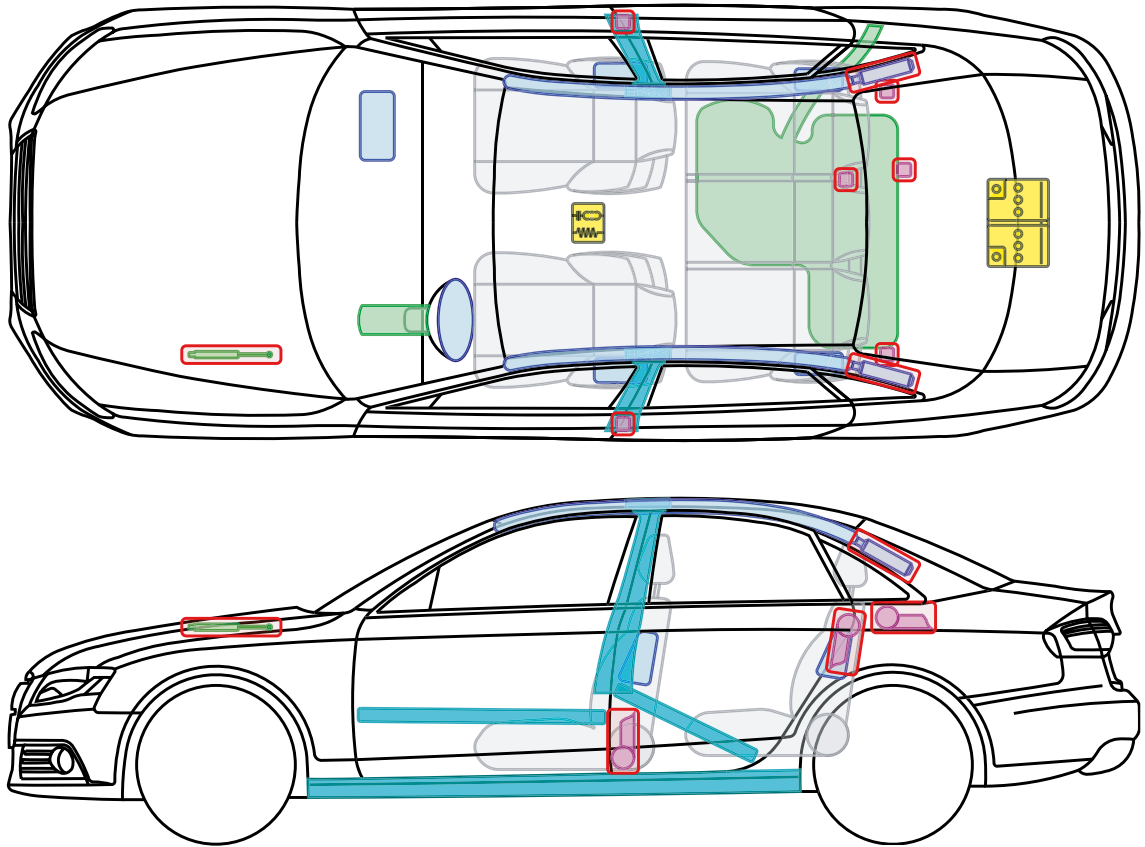

▶ Audi A4 / S4

2007 – 2012

Legend

	Airbag		Reinforcement		Control module
	Gas generator		Rollover protection		Battery
	Pretensioner		Gas-pressure damper		Fuel tank

A4 + S4 Limousine