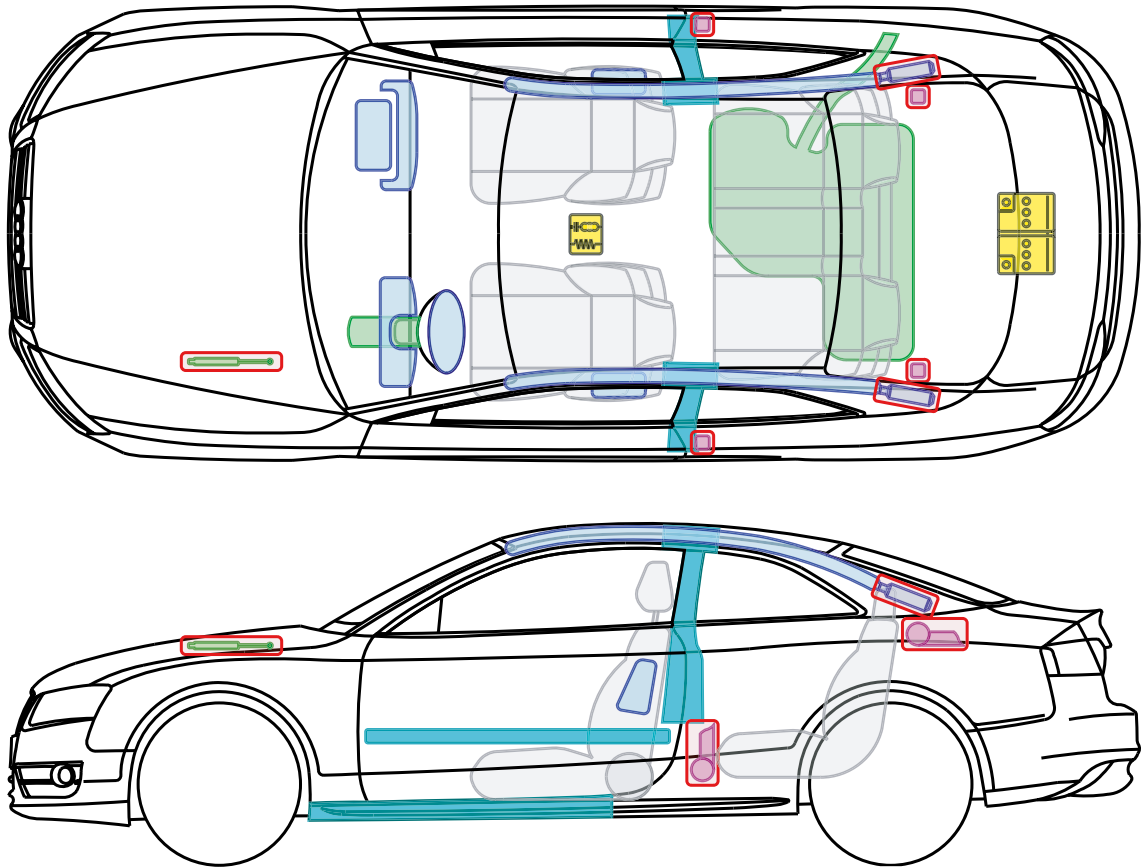

▶ Audi A5 / S5 / RS5 Coupé

2011 – 2016

Legend

	Airbag		Reinforcement		Control module
	Gas generator		Rollover protection		Battery
	Pre-tensioner		Gas-pressure damper		Fuel tank

A5 + S5/RS5 Coupé