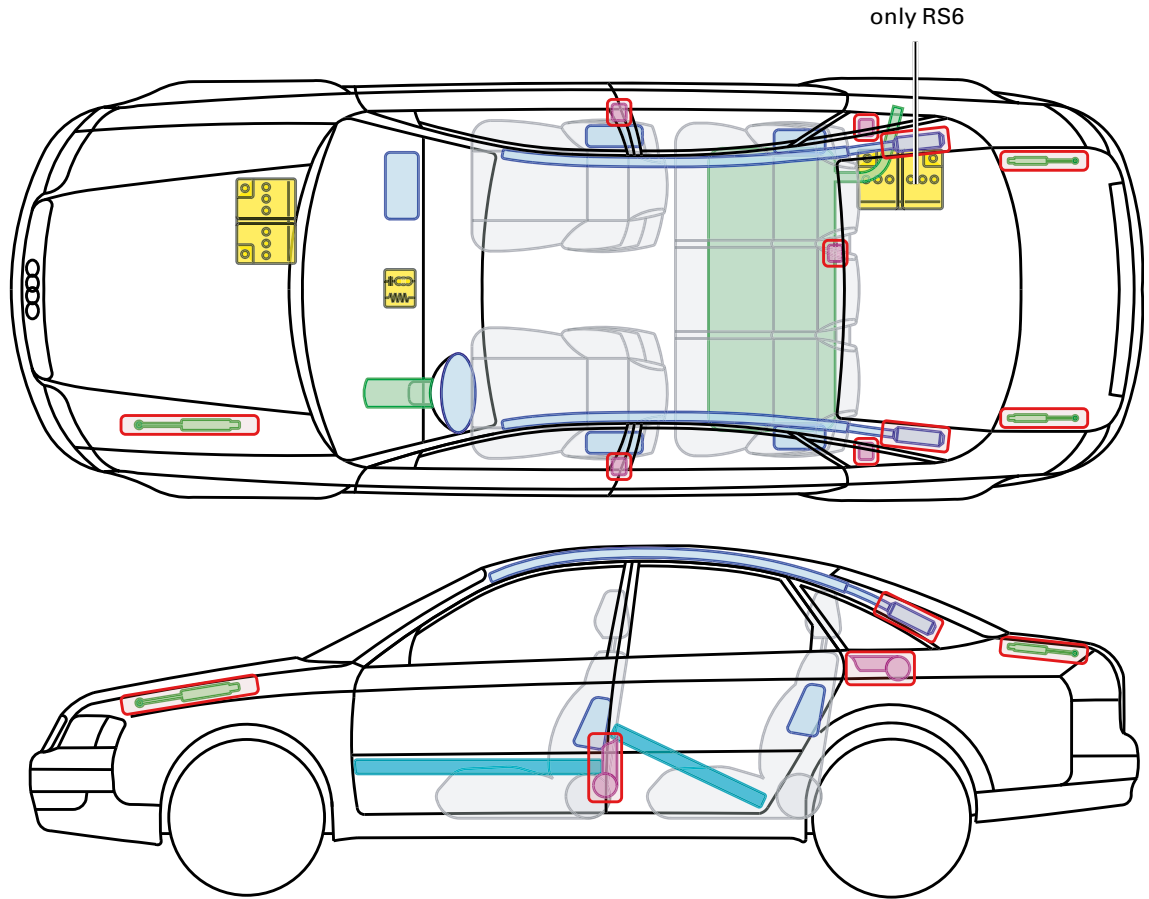

▶ Audi A6 / S6 / RS6

1997 – 2004

Legend

	Airbag		Reinforcement		Control module
	Gas generator		Rollover protection		Battery
	Pre-tensioner		Gas-pressure damper		Fuel tank