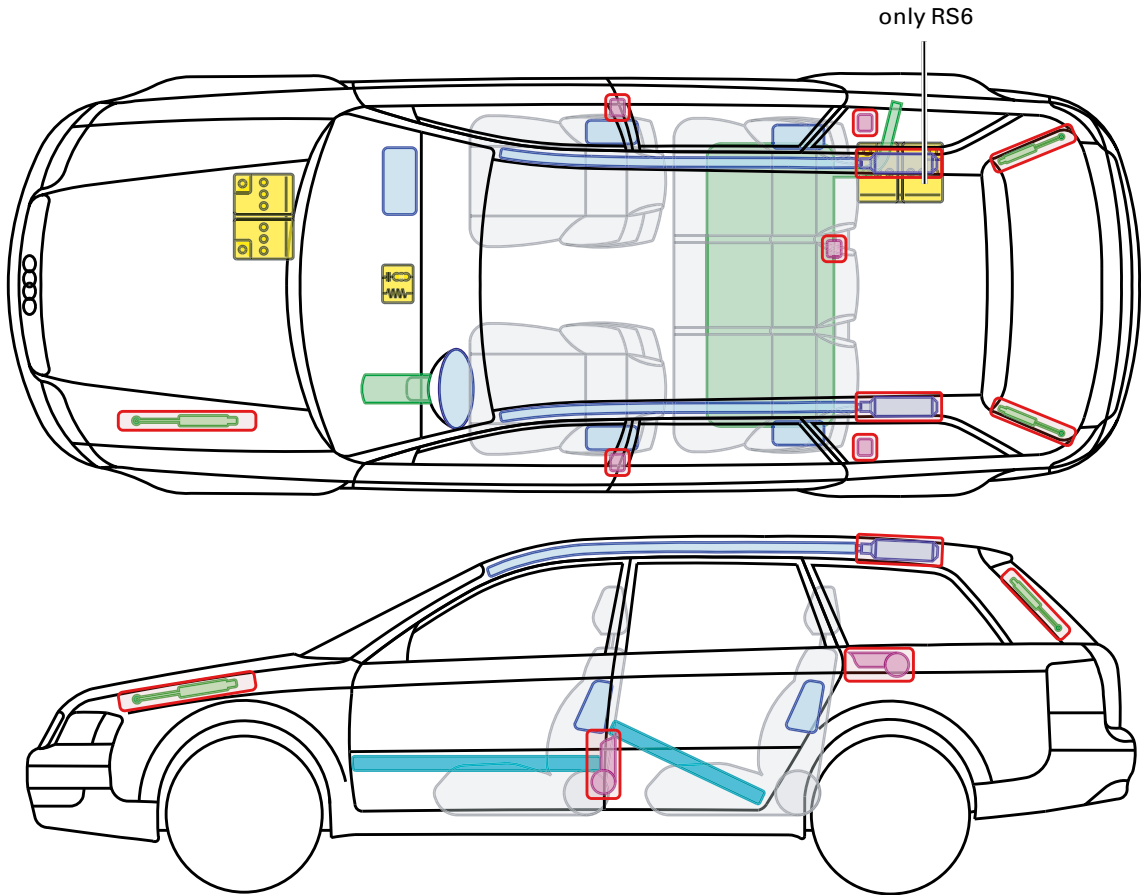

▶ Audi A6 / S6 / RS6 Avant

1998 – 2004

Legend

	Airbag		Reinforcement		Control module
	Gas generator		Rollover protection		Battery
	Pretensioner		Gas-pressure damper		Fuel tank

A6 + S6/RS6 Avant