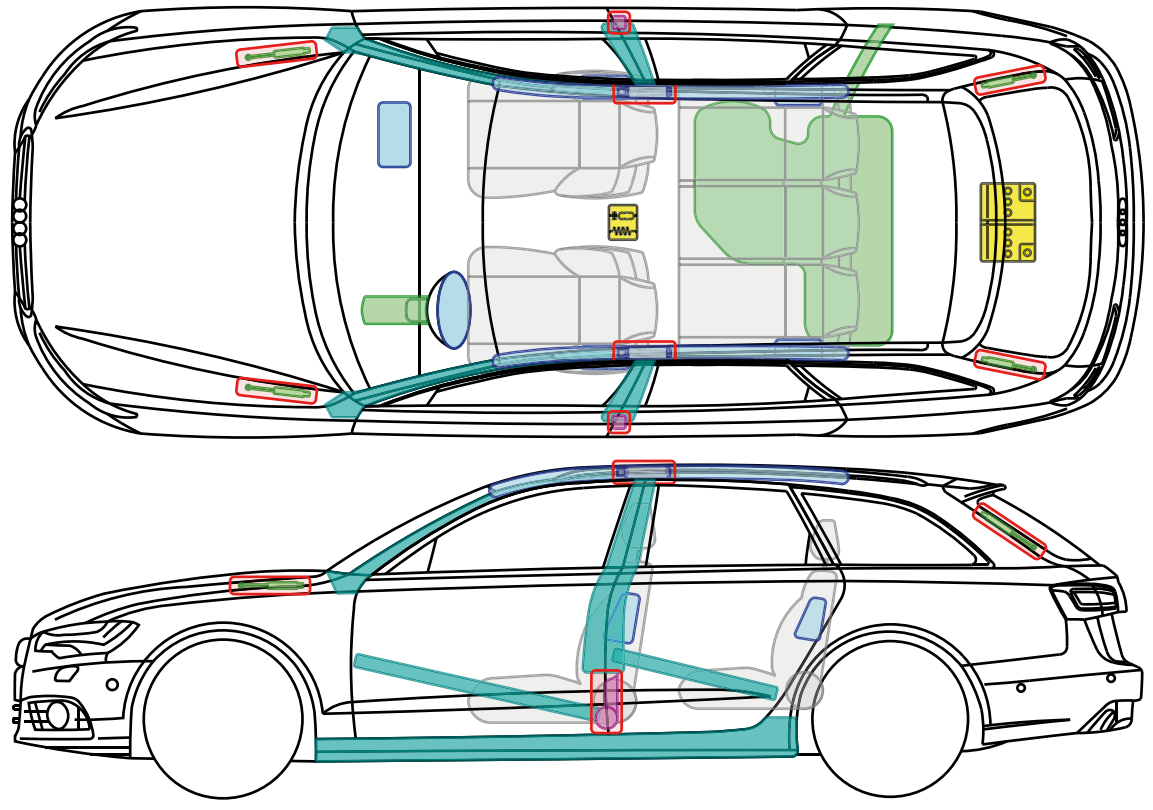

▶ Audi A6 / S6 / RS6 Avant

2011 – 2018

Legend

	Airbag		Reinforcement		Control module
	Gas generator		Rollover protection		Battery
	Pretensioner		Gas-pressure damper		Fuel tank

A6 + S6/RS6 Avant