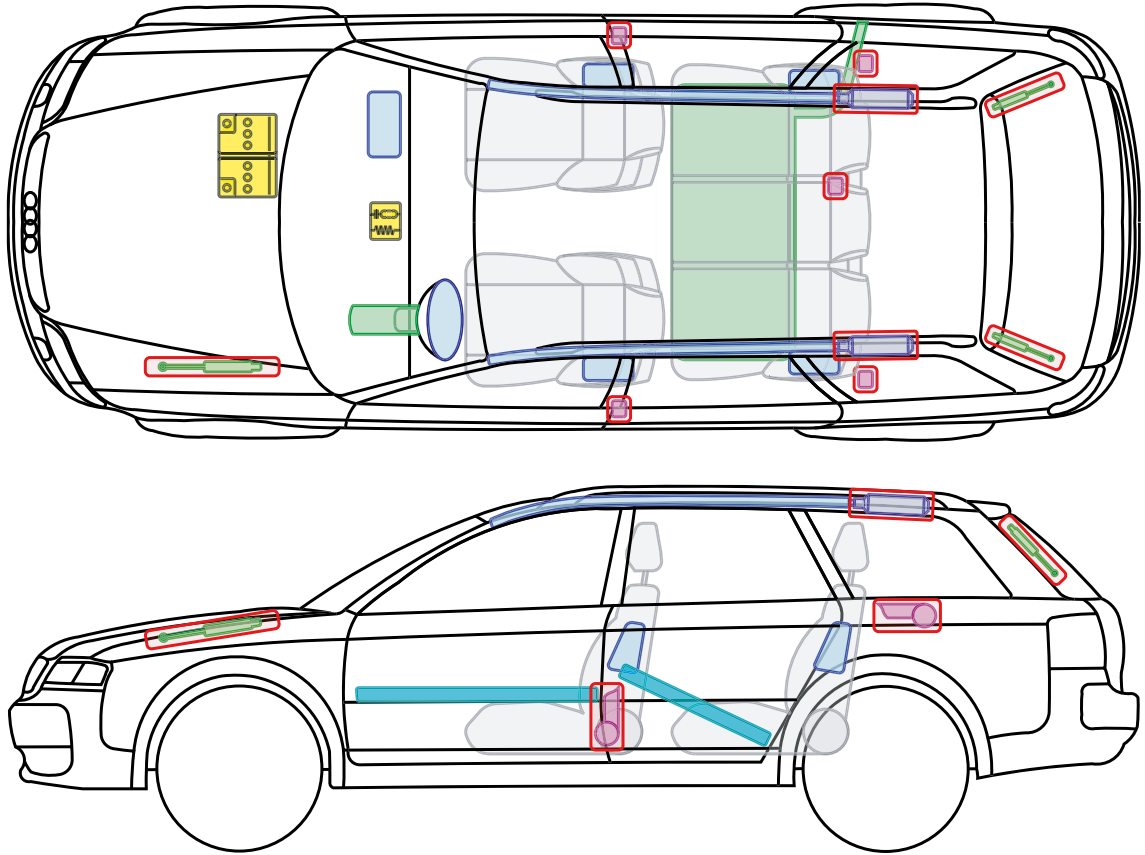

▶ Audi A6 allroad

2001 – 2006

Legend

	Airbag		Reinforcement		Control module
	Gas generator		Rollover protection		Battery
	Pre-tensioner		Gas-pressure damper		Fuel tank