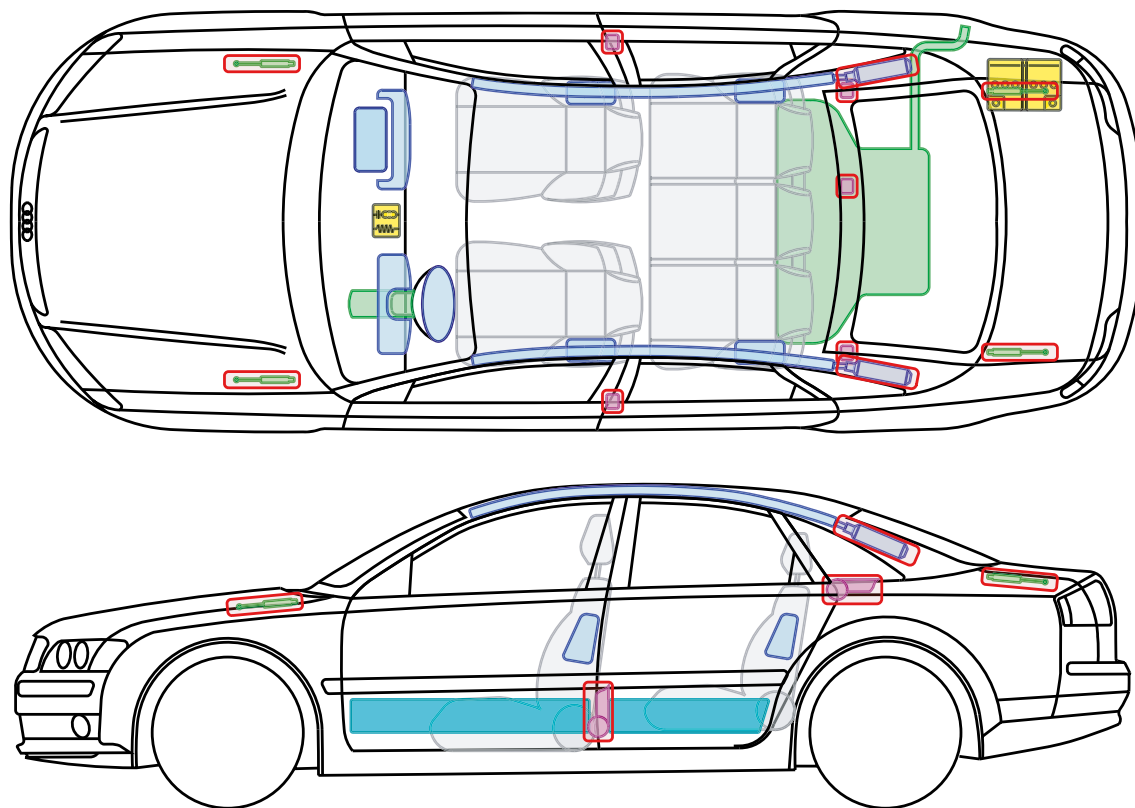

▶ Audi A8 / S8

2002 – 2010

Legend

	Airbag		Reinforcement		Control module
	Gas generator		Rollover protection		Battery
	Pretensioner		Gas-pressure damper		Fuel tank