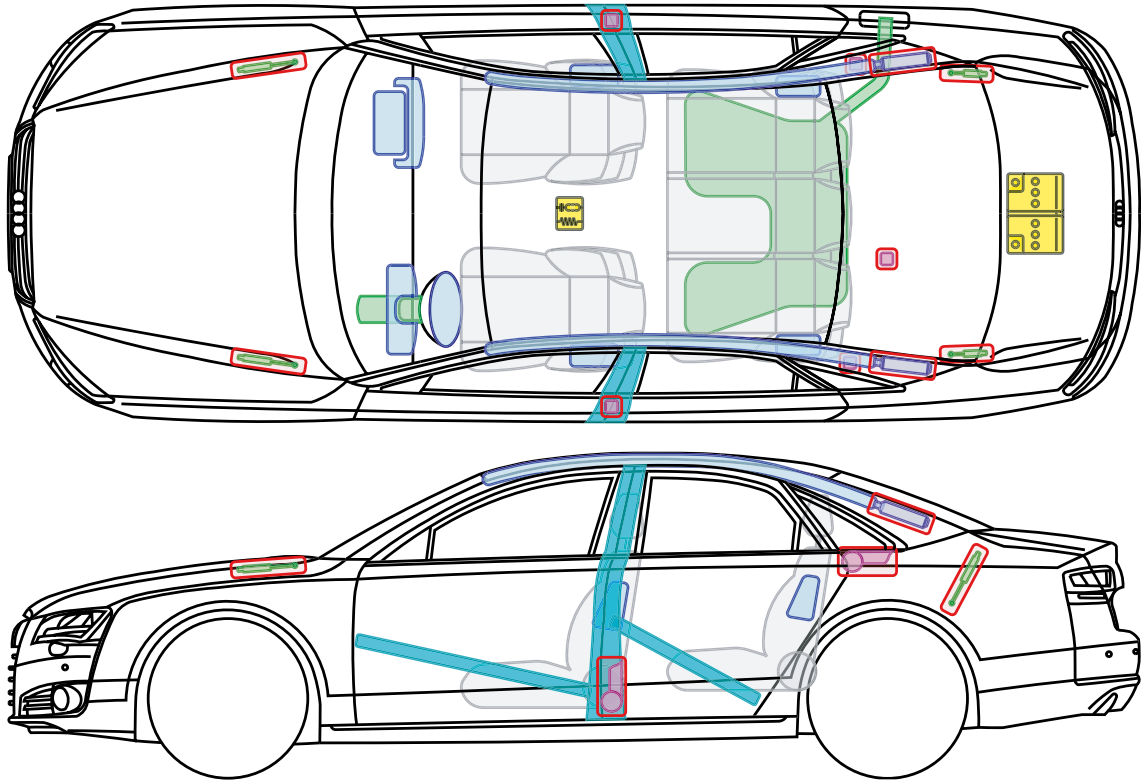

▶ Audi A8 / S8

2010 – 2017

Legend

	Airbag		Reinforcement		Control module
	Gas generator		Rollover protection		Battery
	Pre-tensioner		Gas-pressure damper		Fuel tank