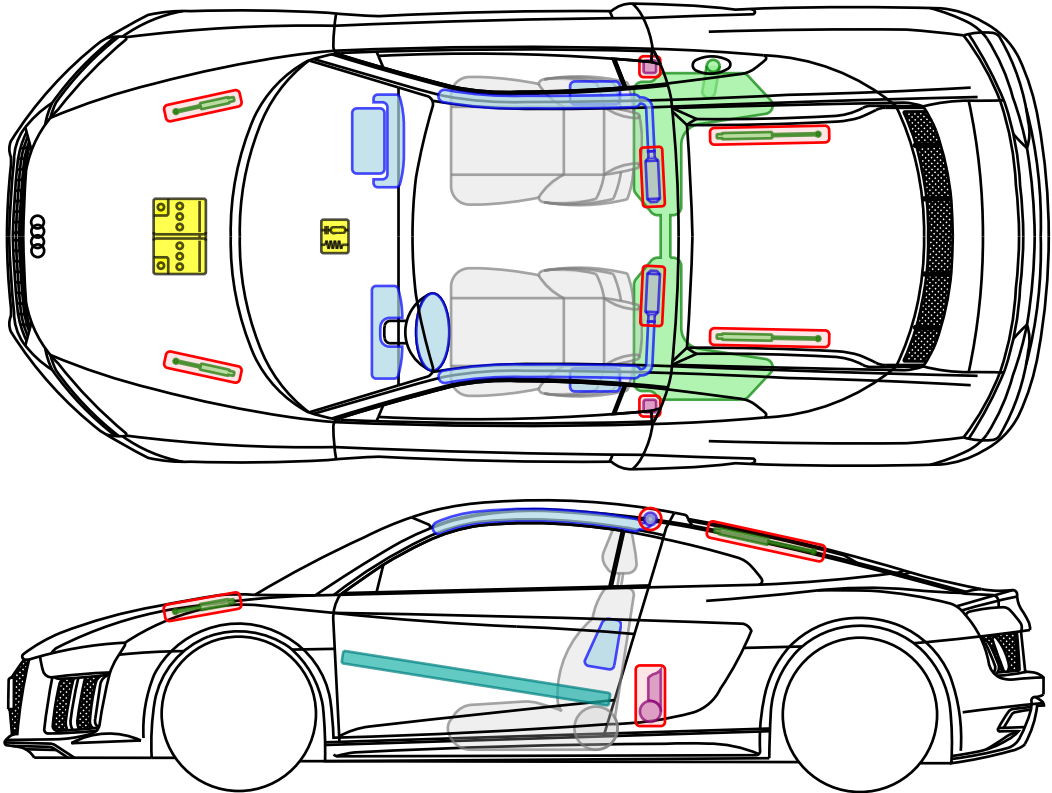

▶ Audi R8 Coupé

from 2015

Legend

	Airbag		Reinforcement		Control module
	Gas generator		Roll-over protection		Battery
	Pretensioner		Gas-pressure damper		Fuel tank