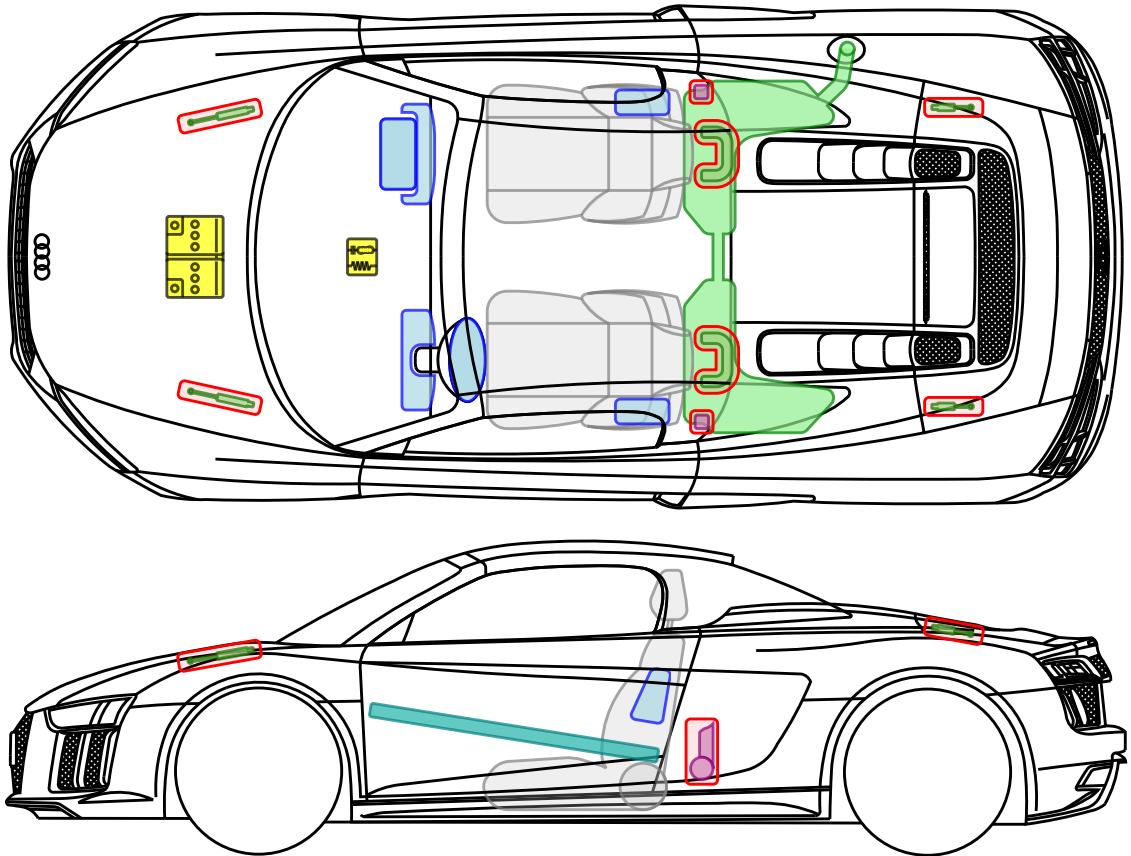

▶ Audi R8 Spyder

from 2016

Legend

	Airbag		Reinforcement		Control module
	Gas generator		Rollover protection		Battery
	Pre-tensioner		Gas-pressure damper		Fuel tank