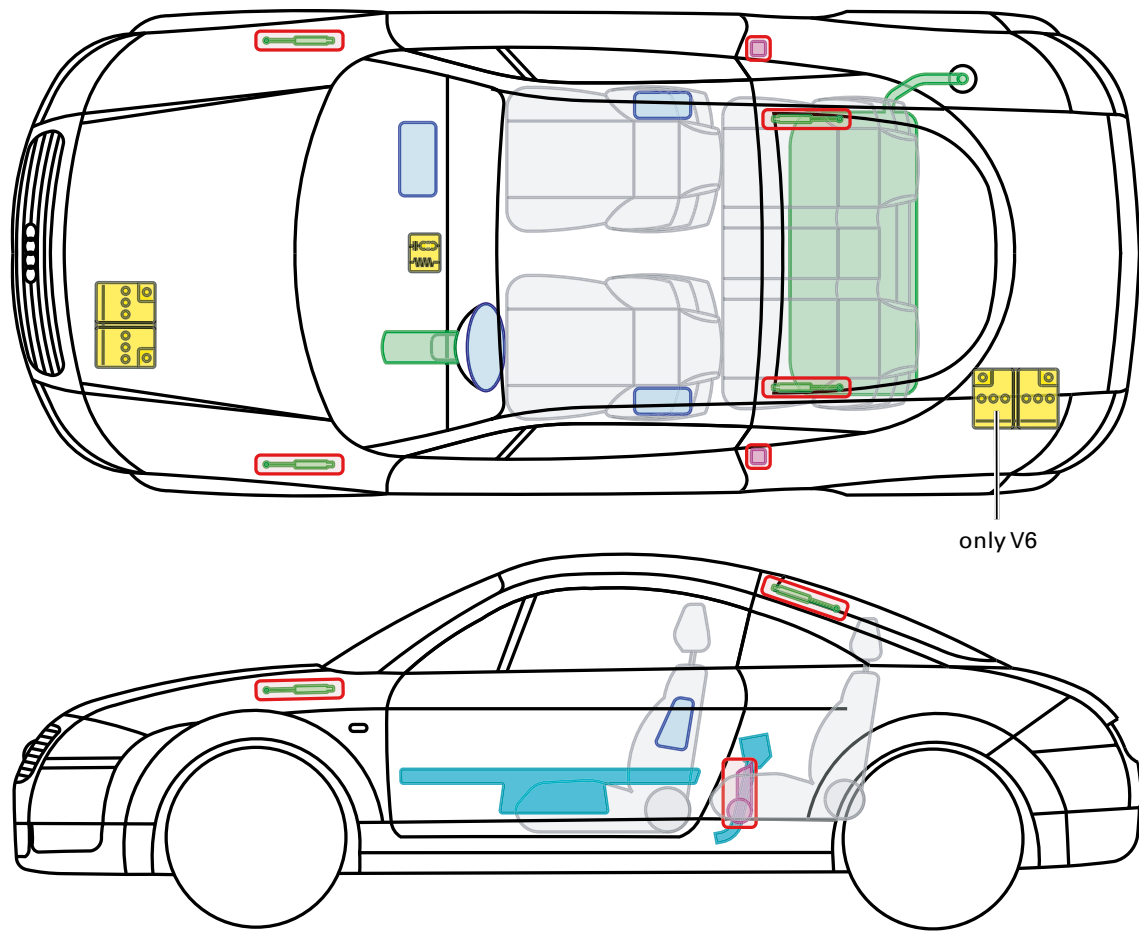

▶ Audi TT Coupé

1998 – 2006

only V6

Legend

	Airbag		Reinforcement		Control module
	Gas generator		Rollover protection		Battery
	Pre-tensioner		Gas-pressure damper		Fuel tank

TT Coupé